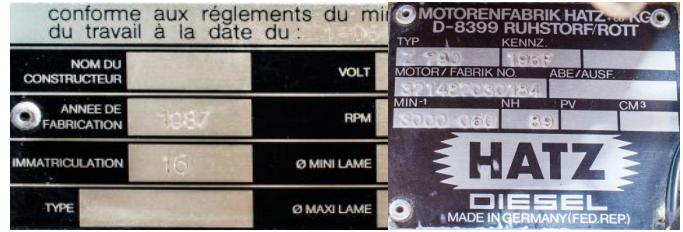

Vehicle number   **5079**
Category   construction machines
Brand   _Andere
Price CHF   **1'250.00**   excl. VAT
Price EUR   **1'136.00**   excl. VAT
Km   0
Color   blue
Wheel base   mm
Tire equipment
Suspension
Cab type
Seats   0
Total weight   kg
Vehicle width   <2300 mm
Power   PS
Gear box
Body   Construction machine
Make   Fuhrer Bachmann
Remarks

Vehicle type   Occasion
Accessories

Sales argument   affordable construction machine in good condition, Price ex site, excl. 7.7% VAT. Selling a vehicle to be exported, a deposit for VAT has to be paid. It will be returned upon return of the original 11.030 form. ,

Terms and Conditions (TC) are intergral part of the contracts.

Fuel   Diesel
Type   Motor Hatz 7.790
Initial registration   06.1987
Last inspection   00.0000
Vehicle registration
Drive   ----
Cylinder   2
Tire condition   % % % % %

Cargo   kg
Vehicle towing weight kg
Engine   ccm
Exhaust emission   -
Axles
Year of manufacture
Int.dimen.(LxWxH=V) mm   xx=m3

Transp.dimen.(LxWxH) mm 1700x950x1050
General condition   good