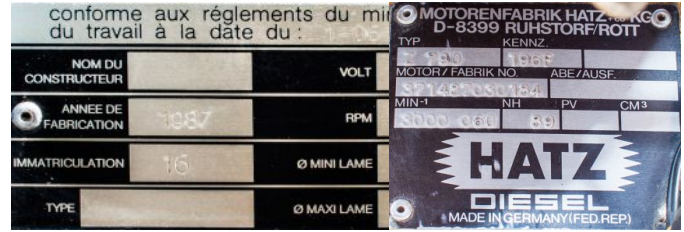

Vehicle number   **5079**
Category   construction machines
Brand   _Andere
Price CHF   **1'250.00**   excl. 8,0% VAT
Price EUR   **1'136.00**   excl. 8,0% VAT
Km   0
Color   blue
Wheel base   mm
Tire equipment
Suspension
Cab type
Seats   0
Total weight   kg
Vehicle width   <2300 mm
Power   PS
Gear box
Body   Construction machine
Make   Fuhrer Bachmann
Remarks

Vehicle type   Occasion
Accessories

Sales argument   affordable construction machine in good condition, Price ex site, excl. 8% VAT. Selling a vehicle to be exported, a deposit for VAT has to be paid. It will be returned upon return of the original 11.030 form. ,

Terms and Conditions (TC) are intergral part of the contracts.

Fuel   Diesel
Type   Motor Hatz 7.790
Initial registration   06.1987
Last inspection   00.0000
Vehicle registration
Drive   ----
Cylinder   2
Tire condition   % % % % %

Cargo   kg
Vehicle towing weight kg
Engine   ccm
Exhaust emission   -
Axles
Year of manufacture
Int.dimen.(LxWxH=V) mm   xx=m3

Transp.dimen.(LxWxH) mm 1700x950x1050
General condition   good