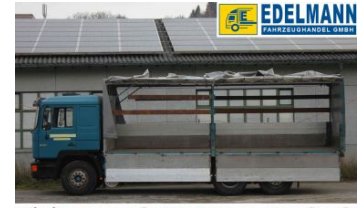

Visit us under www.e-truck.ch

Visit us under www.e-truck.ch

Visit us under www.e-truck.ch

Visit us under www.e-truck.ch

<u>Vehicle number</u>	5199	<u>Fuel</u>	Diesel
<u>Category</u>	trucks with a total weight of 16,000 kg to 44,000 kg	<u>Type</u>	25.372 FNL
<u>Brand</u>	MAN	<u>Initial registration</u>	09.1992
<u>Price CHF</u>	15'900.00 excl. VAT	<u>Last inspection</u>	01.2013
<u>Price EUR</u>	14'455.00 excl. VAT	<u>Vehicle registration</u>	3M22 01 M
<u>Km</u>	360'706	<u>Drive</u>	6 x 2
<u>Color</u>	blue grey	<u>Cylinder</u>	6
<u>Wheel base</u>	5200 mm	<u>Tire condition</u>	80% 90% 70% % %
<u>Tire equipment</u>	315/80 R 22.5	<u>Suspension</u>	front: leaf spring suspension, rear: pneumatic suspension
<u>Cab type</u>	2-bed sleeper-cab	<u>Cargo</u>	15000 kg
<u>Seats</u>	2	<u>Vehicle towing weight</u>	40000 kg
<u>Total weight</u>	25000 kg	<u>Engine</u>	11961ccm
<u>Vehicle width</u>	2500 mm	<u>Exhaust emission</u>	EURO 1
<u>Power</u>	372 PS	<u>Axles</u>	3 axles
<u>Gear box</u>	manual shift 16 gear	<u>Year of manufacture</u>	1992
<u>Body</u>	bridge with tarpaulin frame	<u>Int.dimen.(LxWxH=V) mm</u>	7000x2430x2150=36.57m3
<u>Make</u>		<u>Transp.dimen.(LxWxH) mm</u>	9400x2500x3500
<u>Remarks</u>		<u>General condition</u>	very good
<u>Vehicle type</u>	Occasion	<u>Accessories</u> trailer coupling with CH brakes, anti-lock system ABS, Differential lock, electrically heatable mirrors, electrically adjustable mirrors, EU axles, Wood floor with anchor eyes, engine brake, power steering, auxiliary heating, Telma brakes,	
<u>Sales argument</u>	the vehicle is partially labeled, First-hand vehicle, low priced vehicle, very good condition, Price ex site, excl. 7.7% VAT. Selling a vehicle to be exported, a deposit for VAT has to be paid. It will be returned upon return of the original 11.030 form. ,		