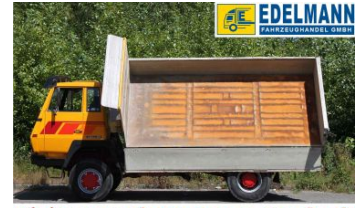

Visit us under www.e-truck.ch

<u>Vehicle number</u>	5261	<u>Fuel</u>	Diesel
<u>Category</u>	trucks with a total weight of 16,000 kg to 44,000 kg	<u>Type</u>	Albula 320 19S 31/K38/4x4
<u>Brand</u>	STEYR	<u>Initial registration</u>	09.1988
<u>Price CHF</u>	16'800.00 excl. VAT	<u>Last inspection</u>	03.2017
<u>Price EUR</u>	15'273.00 excl. VAT	<u>Vehicle registration</u>	3S70 33 M
<u>Km</u>	304'219	<u>Drive</u>	4 x 4
<u>Color</u>	yellow red	<u>Cylinder</u>	6
<u>Wheel base</u>	3850 mm	<u>Tire condition</u>	30 % 90 % %
<u>Tire equipment</u>	315/8 R 22.5	<u>Cargo</u>	8800 kg
<u>Suspension</u>	leaf spring suspension	<u>Vehicle towing weight</u>	40000 kg
<u>Cab type</u>	normal cab	<u>Engine</u>	9721 ccm
<u>Seats</u>	2	<u>Exhaust emission</u>	EURO 0
<u>Total weight</u>	18000 kg	<u>Axles</u>	2 axles
<u>Vehicle width</u>	<2300 mm	<u>Year of manufacture</u>	
<u>Power</u>	313.2 PS	<u>Int.dimen.(LxWxH=V) mm</u>	4600x2150x600=5.93m3
<u>Gear box</u>	manual shift 16 gear	<u>Transp.dimen.(LxWxH) mm</u>	7100x2300x3050
<u>Body</u>	3 sides dump body	<u>General condition</u>	very good
<u>Make</u>			
<u>Remarks</u>			
<u>Vehicle type</u>	Occasion		
<u>Accessories</u>	engine brake, Radio/CD,		
<u>Sales argument</u>	low priced vehicle, very good condition, Price ex site, excl. 7.7% VAT. Selling a vehicle to be exported, a deposit for VAT has to be paid. It will be returned upon return of the original 11.030 form. ,		

Terms and Conditions (TC) are intergral part of the contracts.